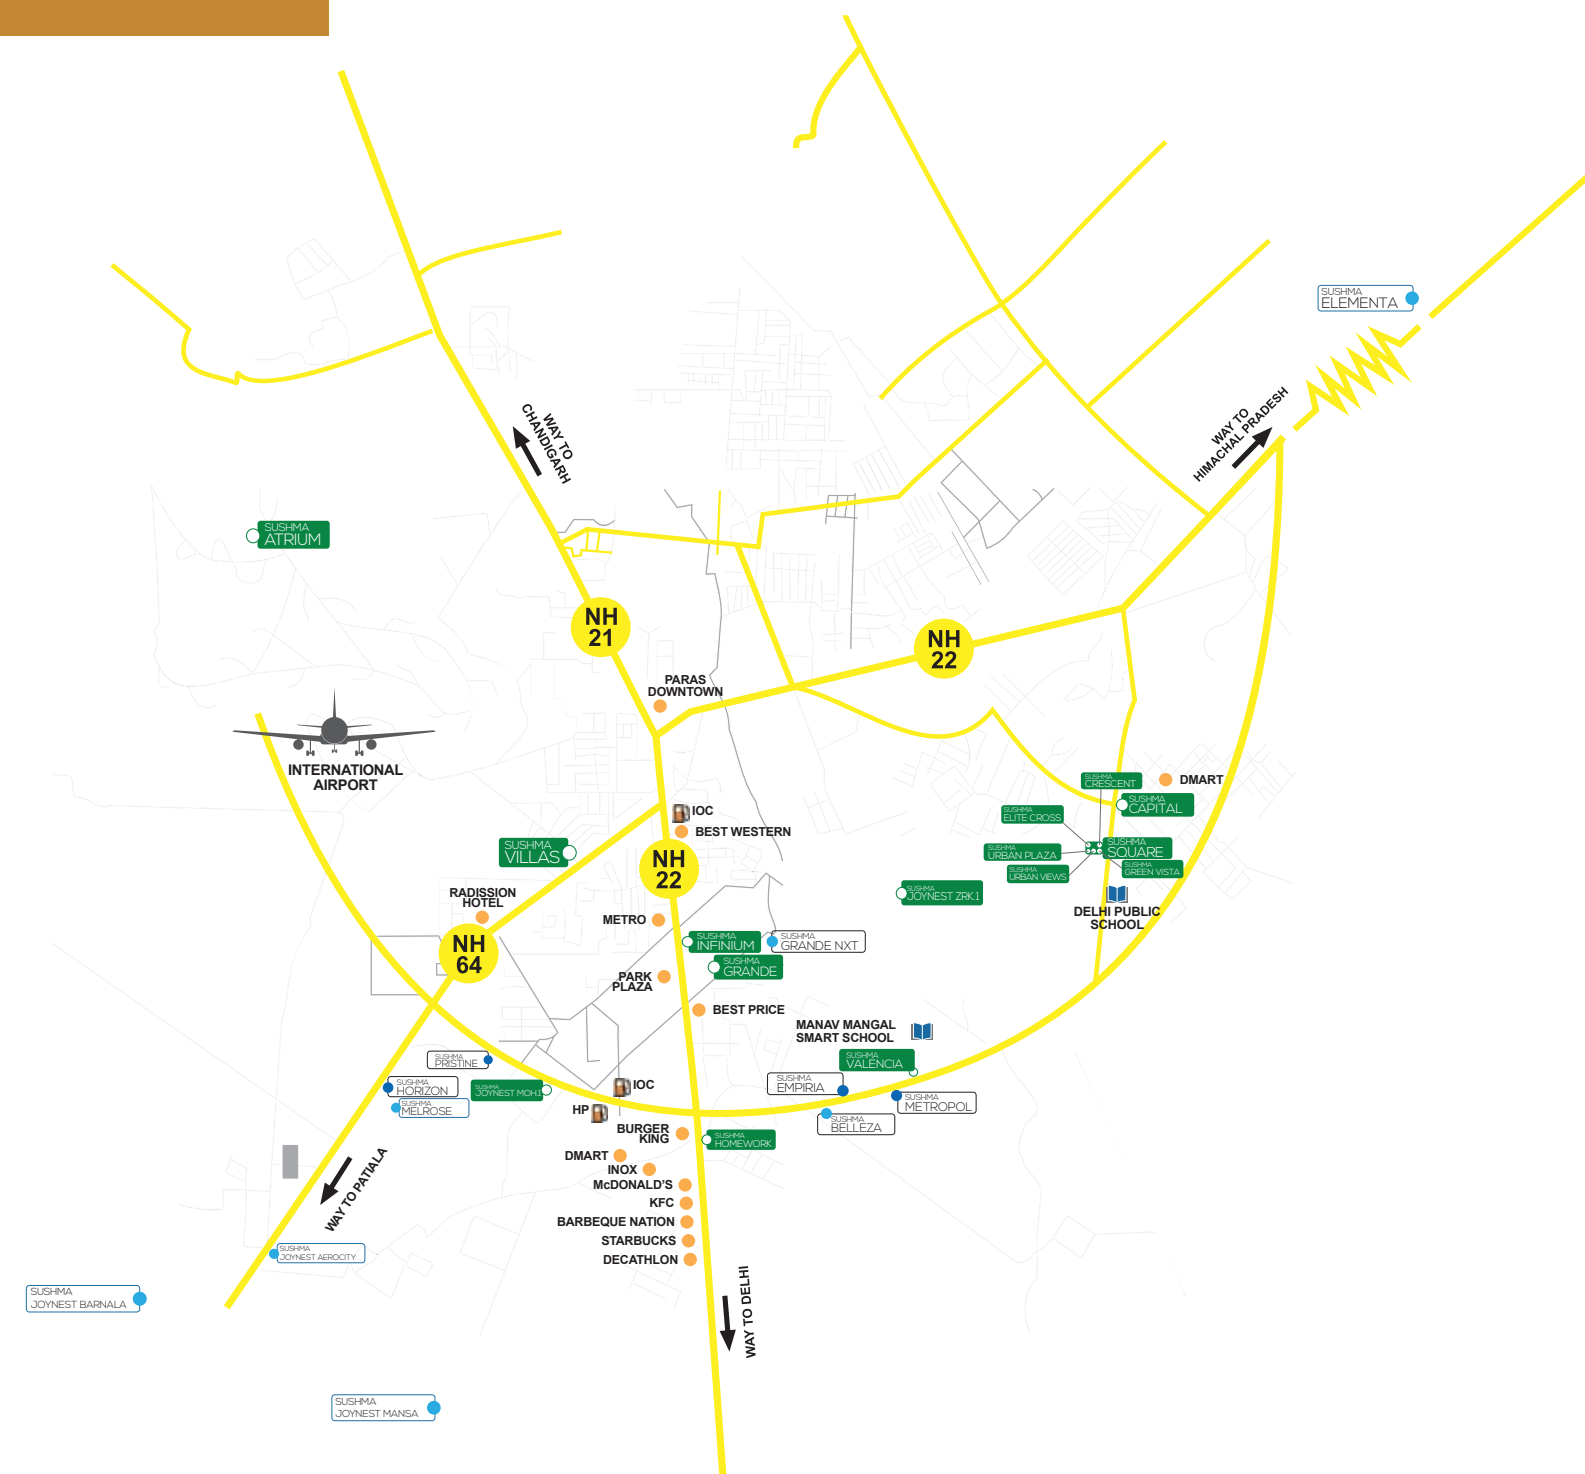

BUILDING A LEGACY OF OUR OWN

- DELIVERED PROJECTS
- RESIDENTIAL PROJECTS (UPCOMING)
- COMMERCIAL PROJECTS (UPCOMING)